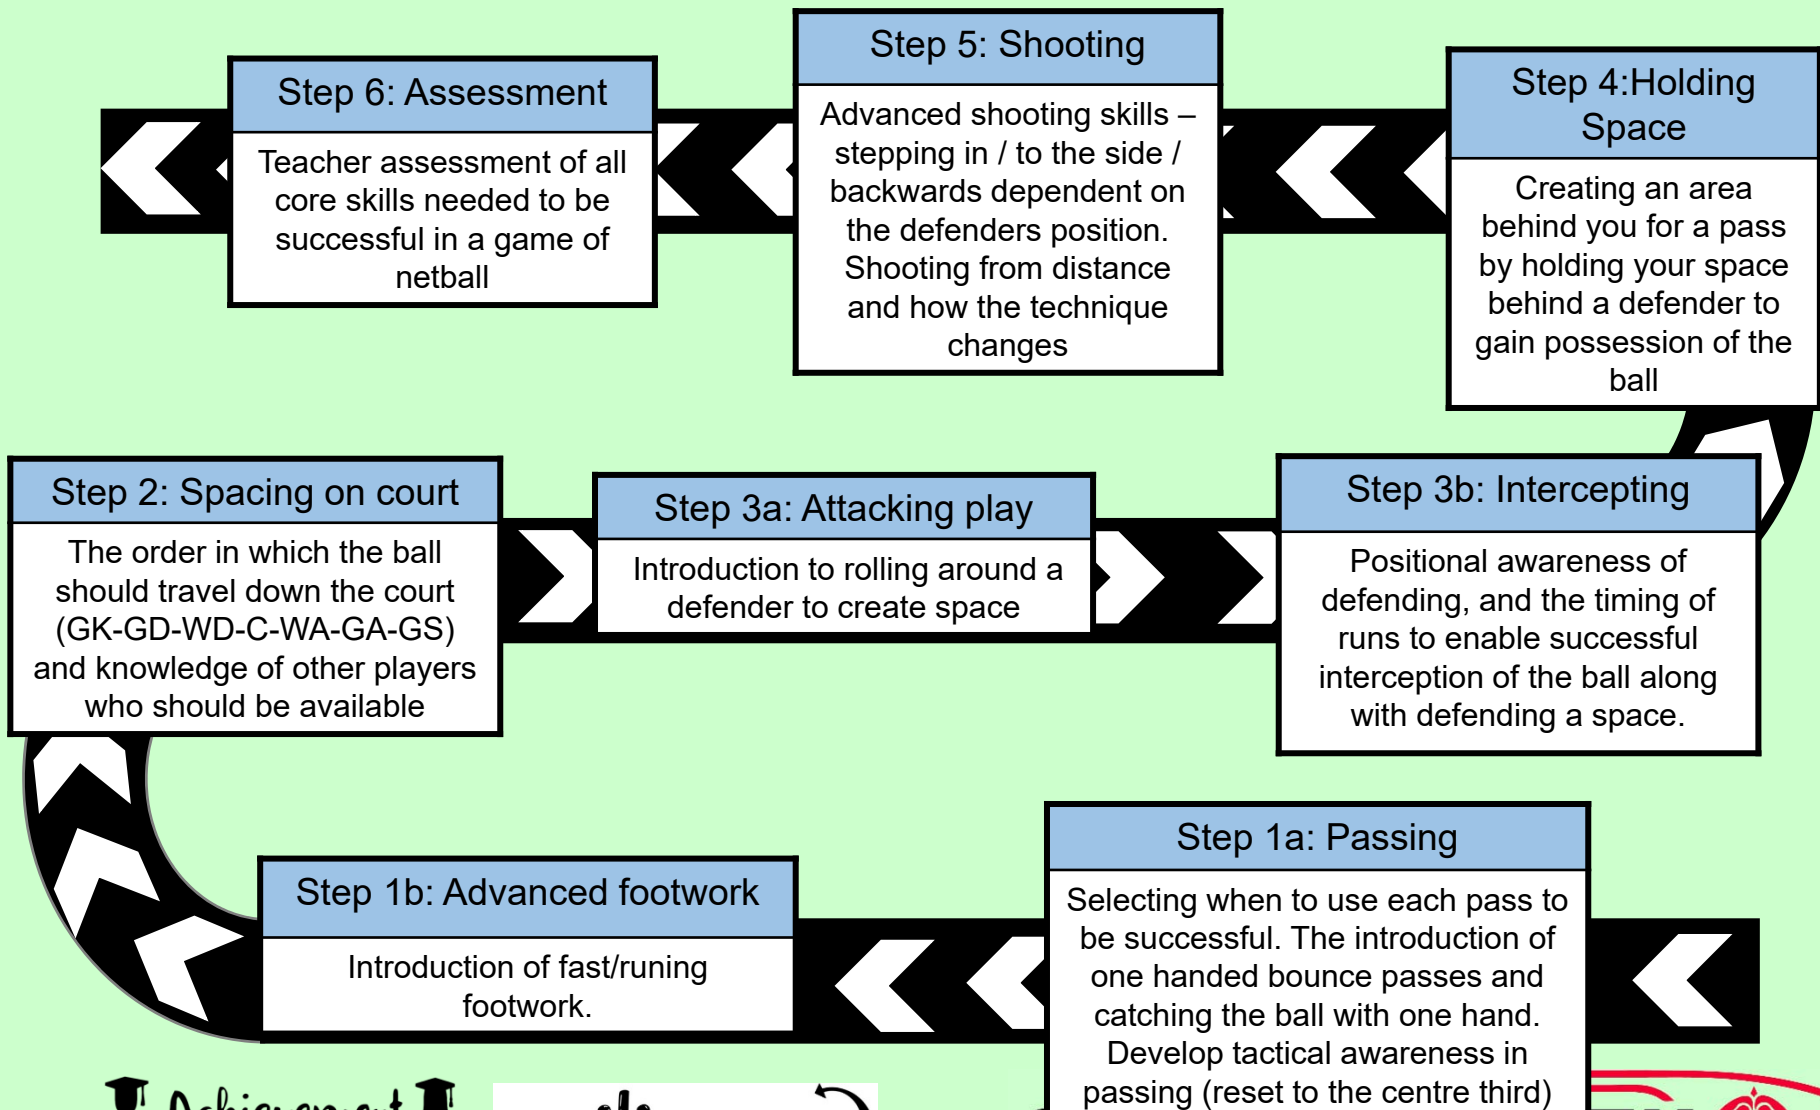

# Netball Learning Journey: Year 9

Achievement

resilience

Community

PERSEVERANCE

Pride

**SHUTTLEWORTH**

COLLEGE