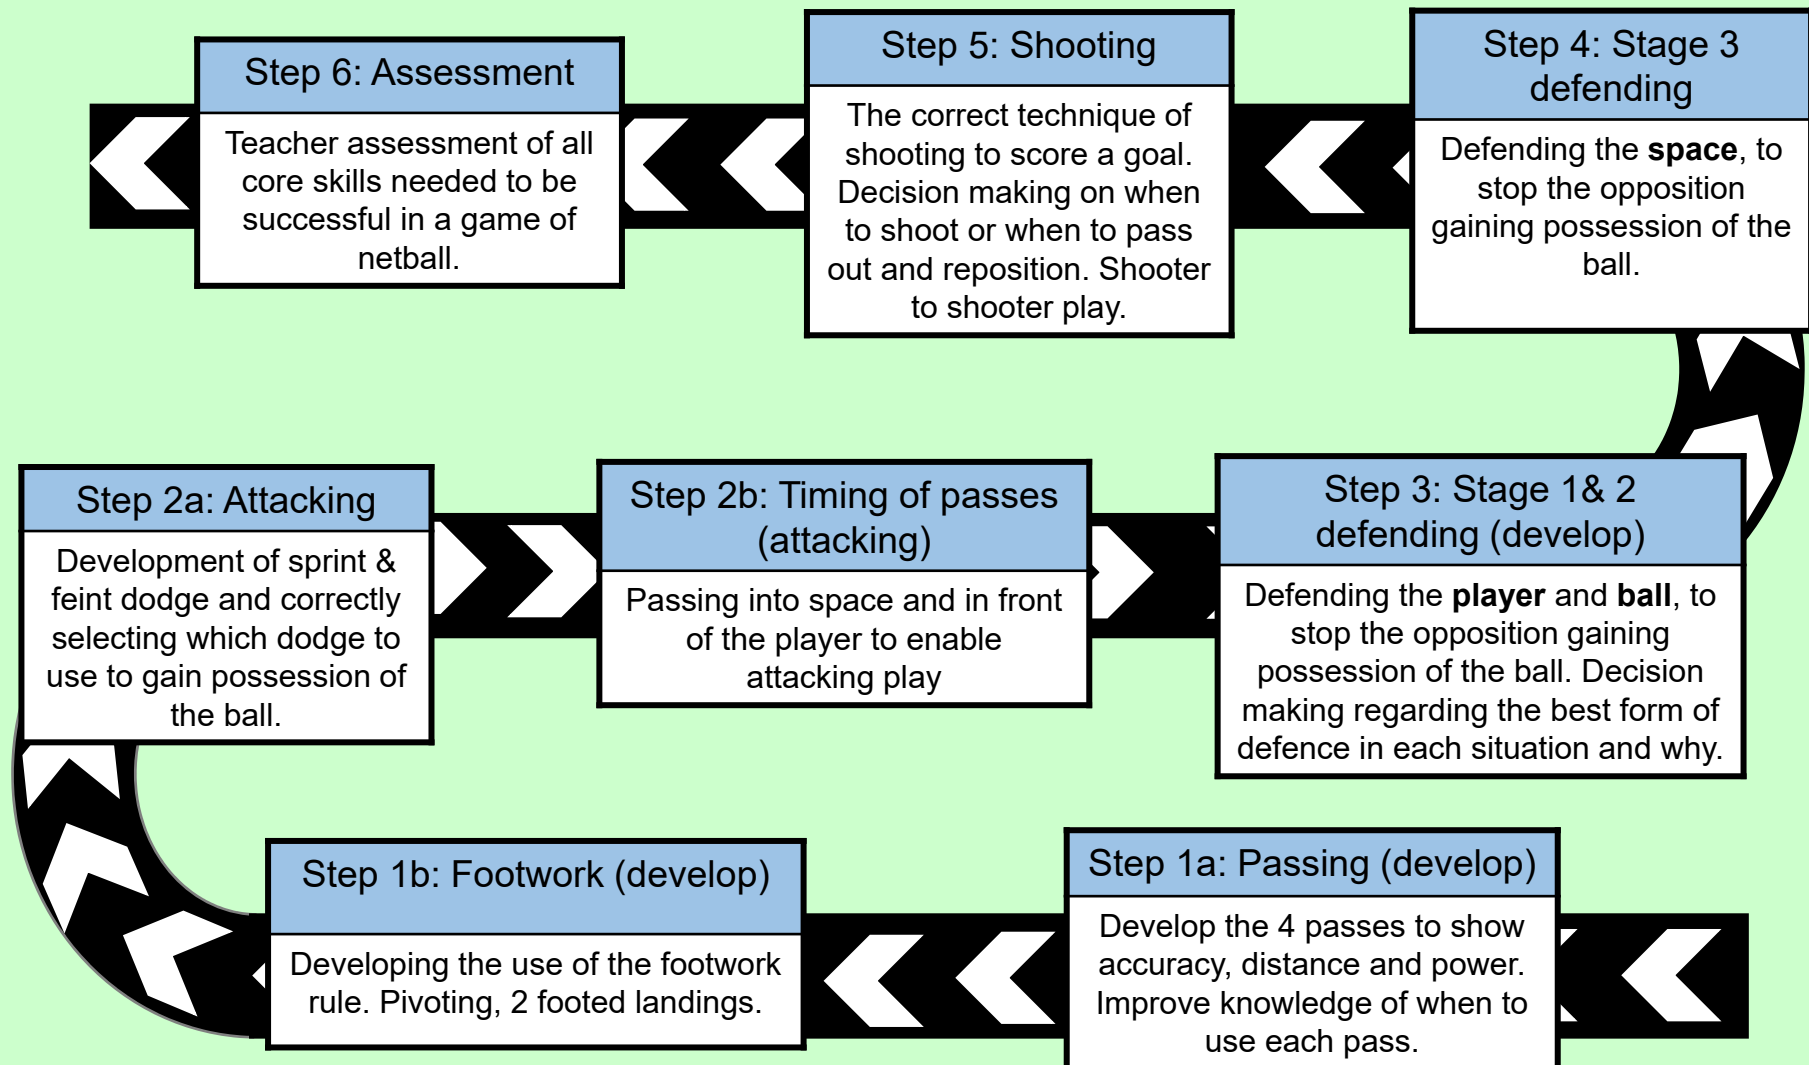

Netball Learning Journey: Year 8

Achievement

resilience

Community

PERSEVERANCE

Pride

SHUTTLEWORTH

COLLEGE