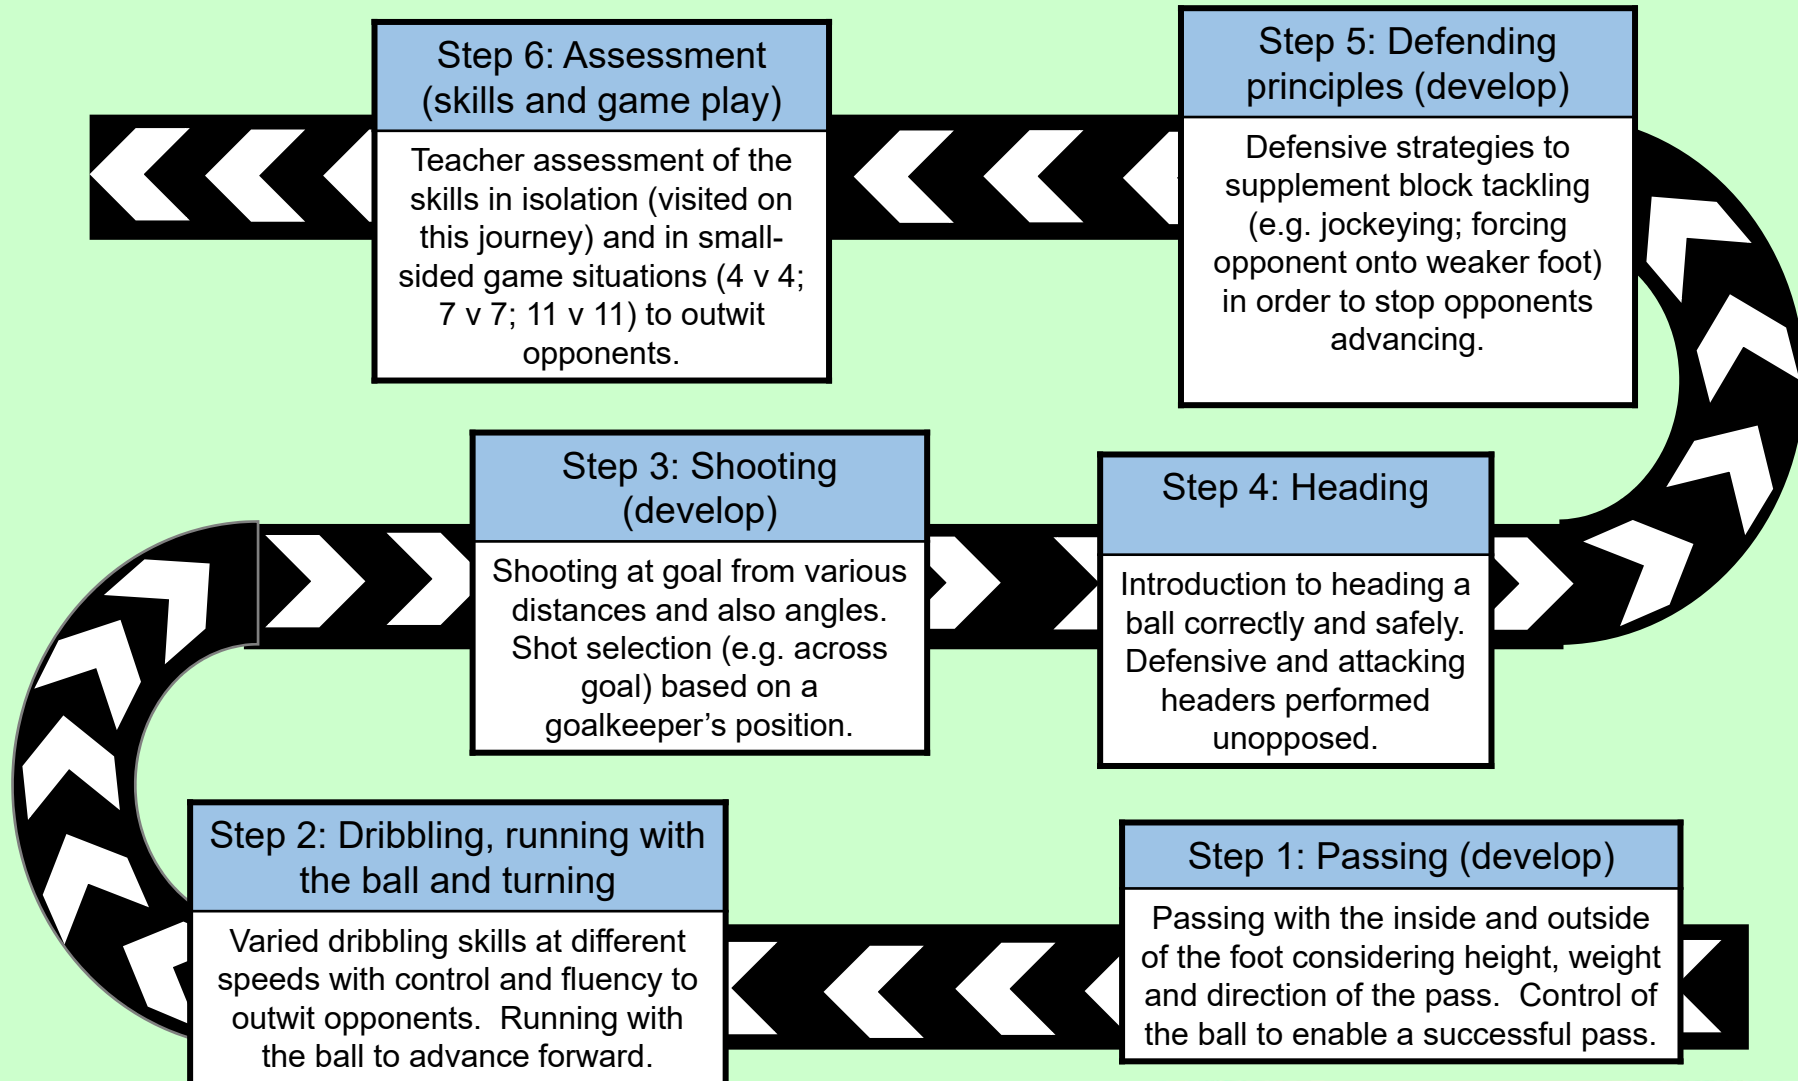

Football Learning Journey: Year 8

 Achievement

 resilience

Community

 PERSEVERANCE

Pride 

SHUTTLEWORTH 

COLLEGE