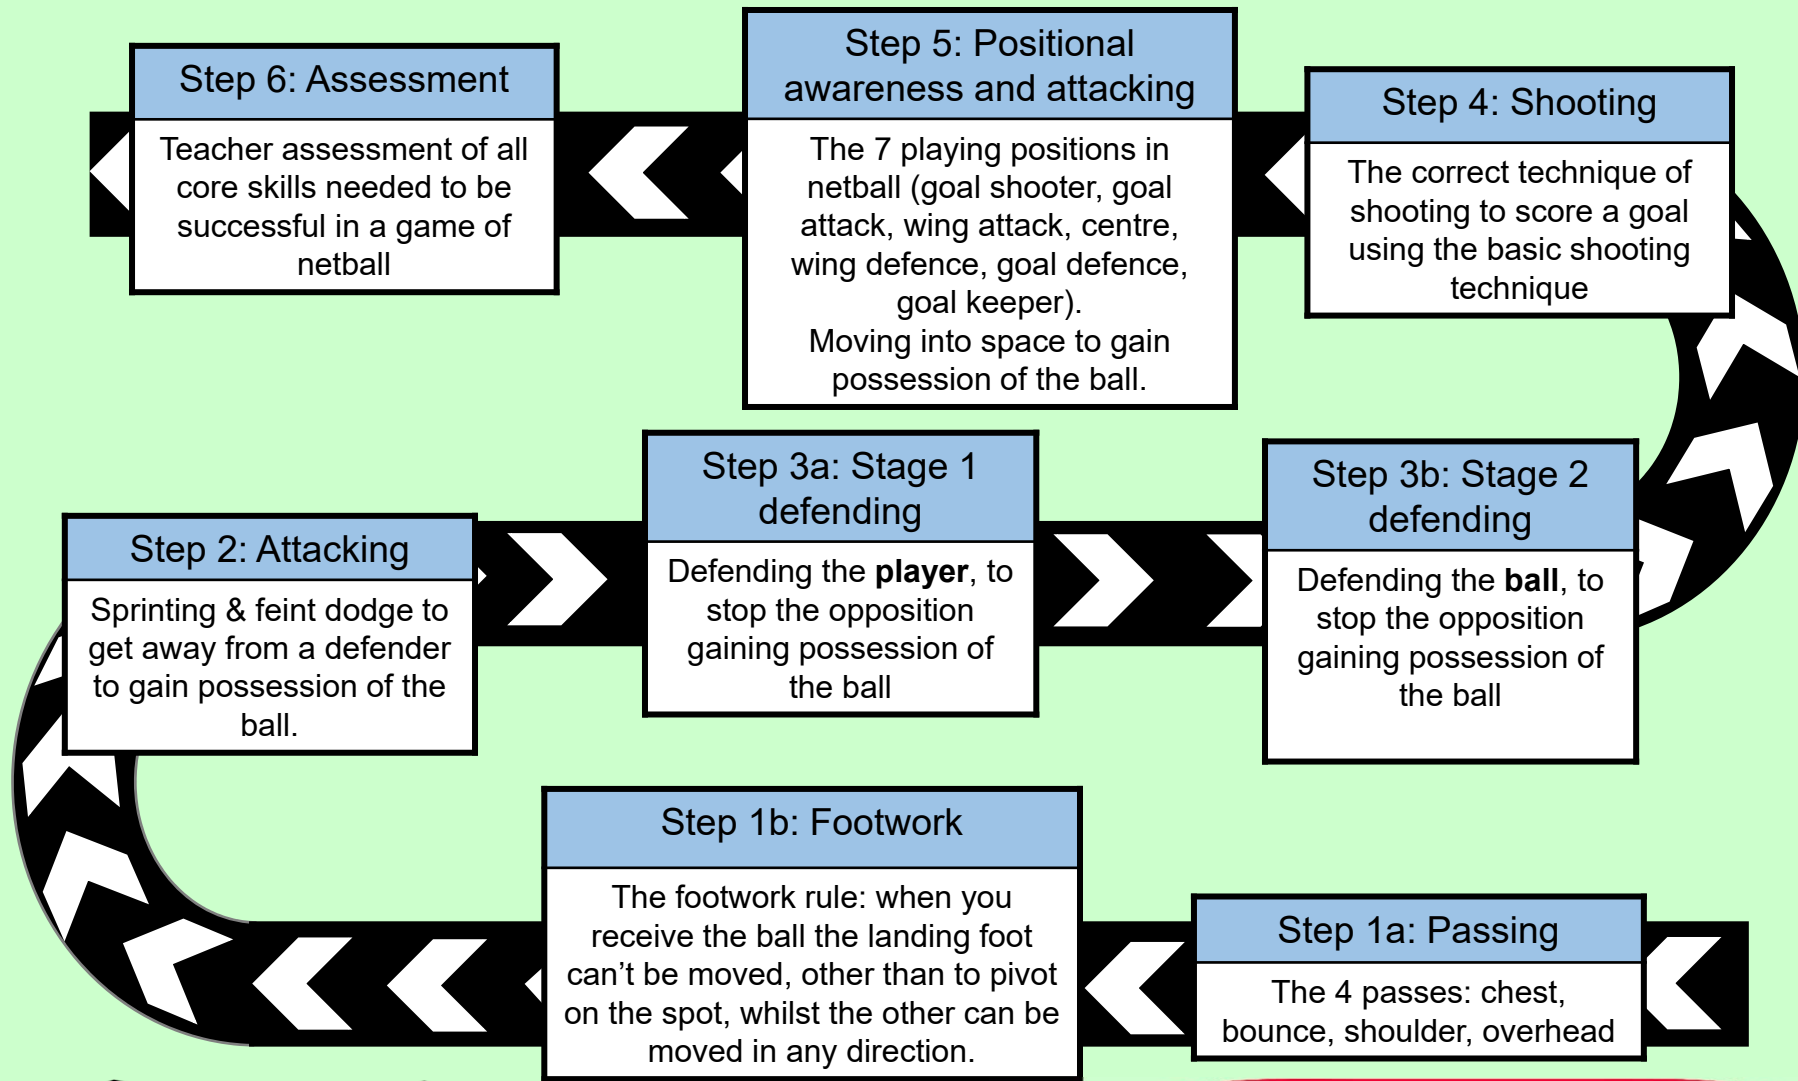

Netball Learning Journey: Year 7

Achievement

resilience

Community

PERSEVERANCE

Pride

SHUTTLEWORTH

COLLEGE