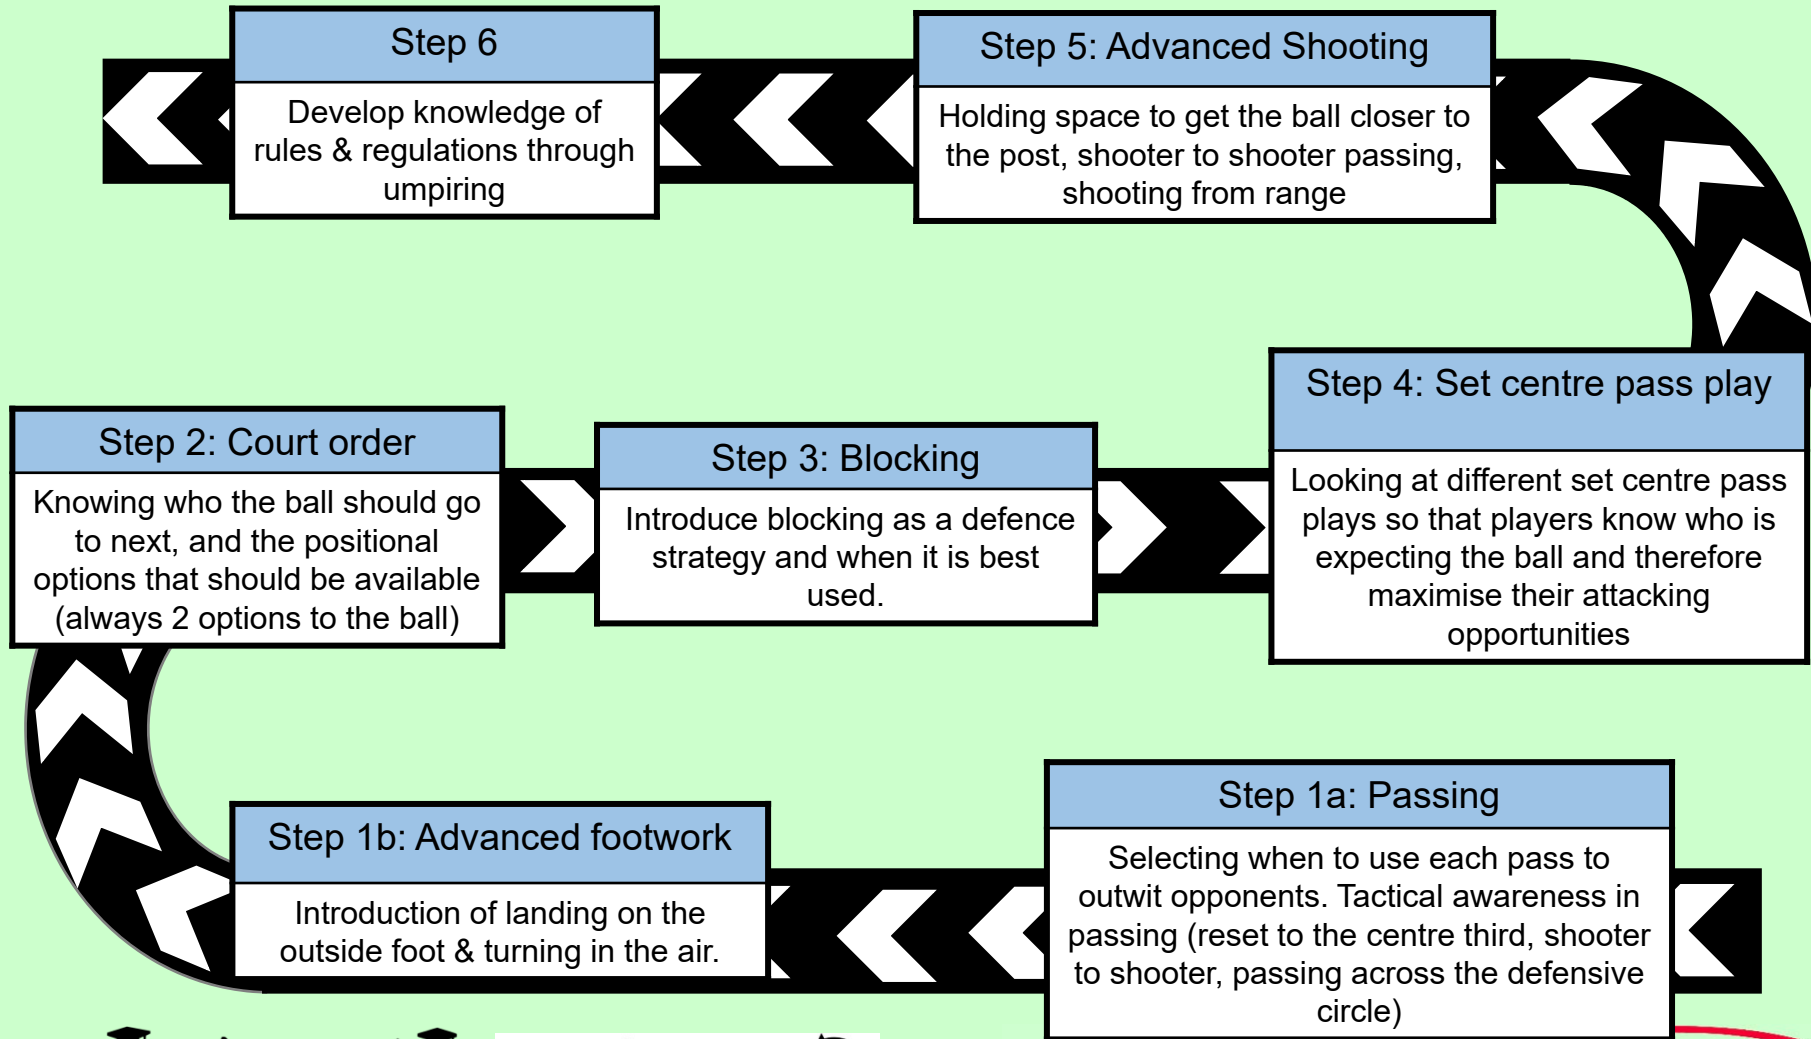

Netball Learning Journey: Year 10

 Achievement

 resilience

Community

 PERSEVERANCE

Pride 

SHUTTLEWORTH 

COLLEGE