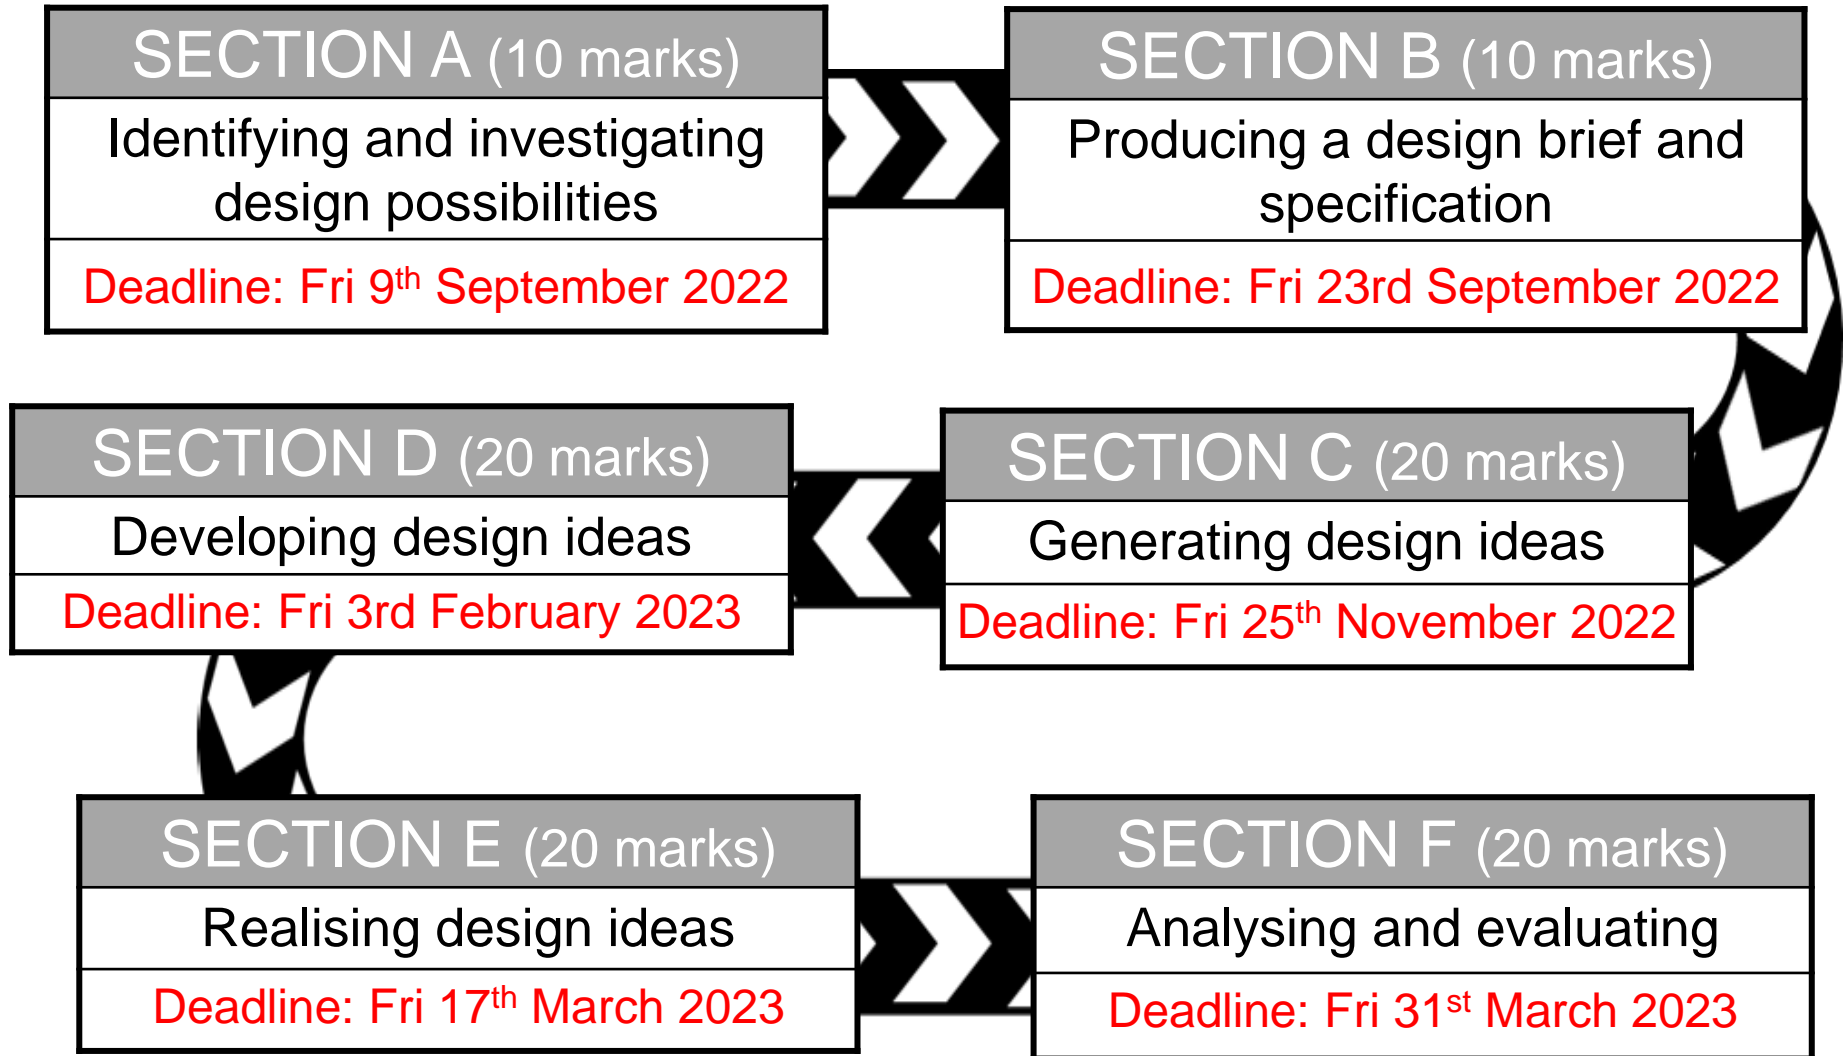

AQA GCSE Design & Technology NEA

These deadlines will be communicated home. If you are deemed to be unlikely to meet the deadline, or fail to meet it, you will be required to attend intervention sessions.