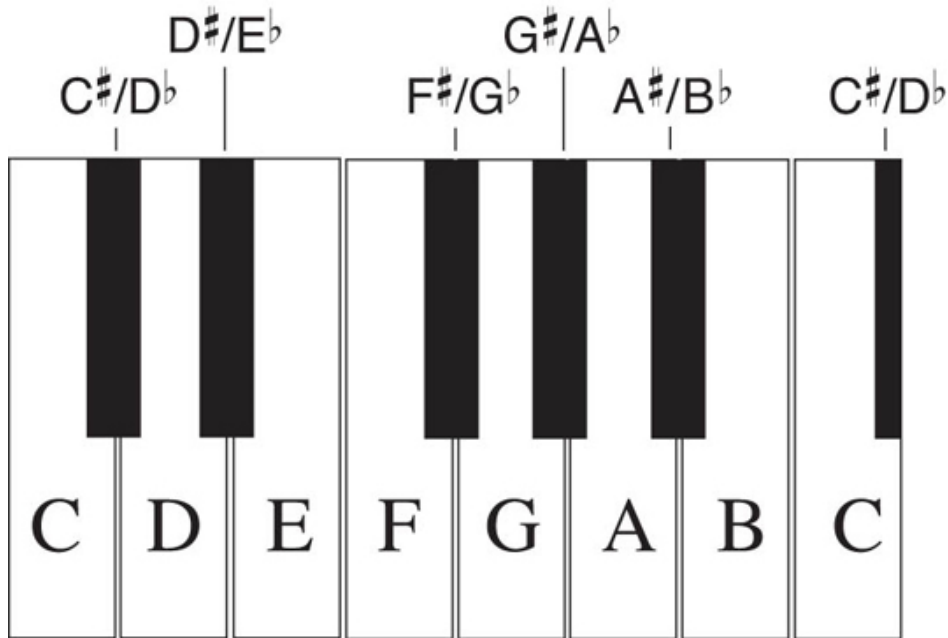

Knowledge organiser sight reading

 Semibreve = 4
 "Milk" Minim = 2
 "Tea" Crotchet = 1
 "Coffee" Quaver = 2 x ½
 "Coca Cola" Semi-Quaver = 4 x ¼

A musical staff in treble clef showing the C major scale. The notes are C, D, E, F, G, A, B, C, D, E, F, G, A, etc. Below the staff, the corresponding letter names are written: C D E F G A B C D E F G A etc.