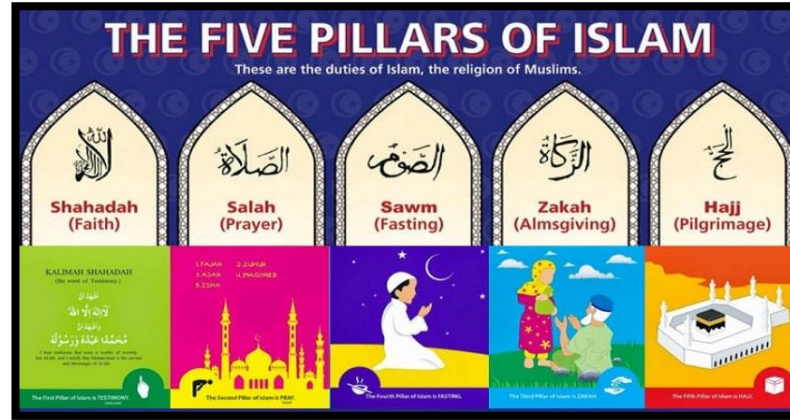

Component One: Study of Religions – Islam Practices Knowledge Organiser

The Big Picture:

- **What** Duties Should Muslims Carry Out?
- **What** is Shahadah?
- **What** is Salah?
- **What** is Sawm?
- **What** is Almsgiving in Islam?
- **What** is the Importance of the Hajj Pilgrimage?
- **What** is the Meaning of Jihad in Islam?
- **What** Festivals are Celebrated by Muslims?
- **What** is the Significance of the Festival of Ashura?

Hajj: At a glance

Saudi Arabia will host almost 2 million Muslims from around the world during the six-day pilgrimage called Hajj.

CEIAG Link:

For this topic we are studying, we can make links to a variety of professions: